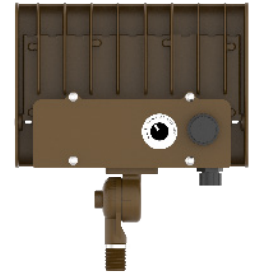

Technical Specifications

Electrical:

- Voltage: 120~277V AC/50~60 Hz
- Wattage: 10W/ 15W/ 20W/ 30W
- Power Factor: >0.9
- Efficacy: 130 LPW

Mechanical:

- Die-cast Aluminum Housing with Powder Coat Finish (Dark Bronze and White Finish)
- Solid State Lighting technology for long life, no Maintenance needed and High-Efficiency
- High Conductive Aluminum LED Board
- 90° Adjustable 1/2" Knuckle Mount
- IP Rating: IP65
- Operating Temperature: -40°F to 104°F
- Suitable for Wet Locations

Applications:

- Ideal for general site lighting, alleys, loading docks, doorway, pathway and parking areas.
- Replace existing HID flood lights/ wall packs

Other Models:

- 30W | 3900LM | LFX-SM-10-30W-MCTP-KN-WH

Phone: (877) 805-2252 | Fax: (877) 805-2252
www.westgatemfg.com |

Photometrics: LFX-SM-10-30W-MCTP-KN

BUG Rating: B2-U0-G1

Area 40'x 50' Mounting Height: 20'

Other Views:

Side View

Front View

Back View