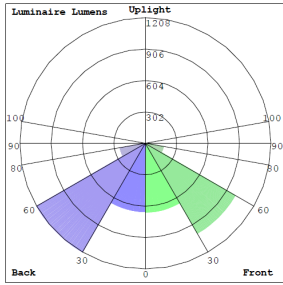

Lighting:

- Dimming: 0~10V Dimmable
- Optic Lens Type: III
- Cord type: 13" #18 AWG stranded wires
- Multi-CCT Power - The Switch is on the Bottom of the Fixture
- Total Lumens: 3900LM Max.
- Color Temperature: 3000K/ 4000K/ 5000K/ 5700K
- Color Rendering Index: ≥ 82
- Beam Angle: 120°X 90°

Phone: (877) 805-2252 | Fax: (877) 805-2252
www.westgatemfg.com |

Photometrics: LFX-SM-10-30W-MCTP-KN

BUG Rating: B2-U0-G1

Area 40'x 50' Mounting Height: 20'

Other Views:

Side View

Front View

Back View