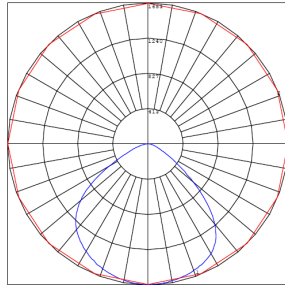

Phone: (877) 805-2252 | Fax: (877) 805-2252
www.westgatemfg.com |

Photometrics: LFX-SM-10-30W-MCTP-KN

BUG Rating: B2-U0-G1

Area 40'x 50' Mounting Height: 20'

Other Views:

Side View

Front View

Back View