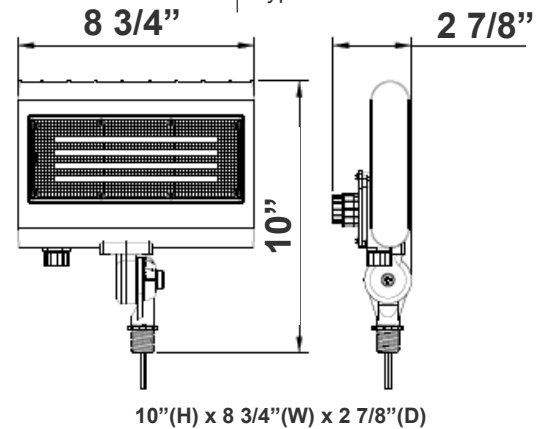

Features

- DLC Premium & LED High-Lumen Flood lights
- Solid State Lighting Technology for Long Life
- No Maintenance Needed and High-Efficiency
- 70,000 Hours Rated Life
- 7-Year Warranty
- Optic Lens Type: III
- Multi-CCT Power - The Switch is on the Bottom of the Fixture

Technical Specifications

Electrical:

- Voltage: 120~277V AC/50~60 Hz
- Wattage: 10W/ 15W/ 20W/ 30W
- Power Factor: >0.9
- Efficacy: 130 LPW

Mechanical:

- Die-cast Aluminum Housing with Powder Coat Finish (Dark Bronze and White Finish)
- Solid State Lighting technology for long life, no Maintenance needed and High-Efficiency
- High Conductive Aluminum LED Board
- 90° Adjustable 1/2" Knuckle Mount
- IP Rating: IP65
- Operating Temperature: -40°F to 104°F
- Suitable for Wet Locations

Lighting:

- Dimming: 0~10V Dimmable
- Optic Lens Type: III
- Cord type: 13" #18 AWG stranded wires
- Multi-CCT Power - The Switch is on the Bottom of the Fixture
- Total Lumens: 3900LM Max.
- Color Temperature: 3000K/ 4000K/ 5000K/ 5700K
- Color Rendering Index: ≥ 82
- Beam Angle: 120°X 90°

Applications:

- Ideal for general site lighting, alleys, loading docks, doorway, pathway and parking areas.
- Replace existing HID flood lights/ wall packs

Other Models:

- 30W | 3900LM | LFX-SM-10-30W-MCTP-KN-WH

Phone: (877) 805-2252 | Fax: (877) 805-2252
www.westgatemfg.com |